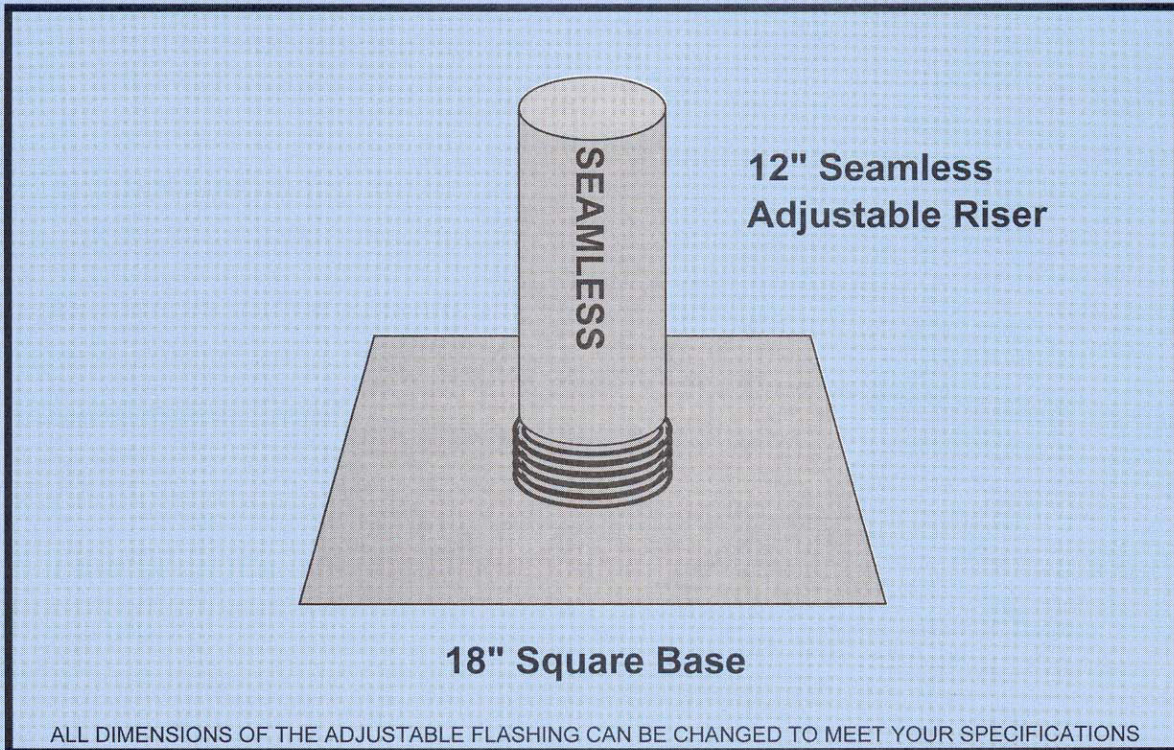

SANTA ROSA LEAD PRODUCTS

33 SOUTH UNIVERSITY STREET HEALDSBURG, CA 95448

P: 707-431-7757 / F: 707-431-1749

4# ADJUSTABLE LEAD FLASHINGS

4# ADJUSTABLE LEAD FLASHING

TYPICALLY USED ON RESIDENTIAL APPLICATIONS, THE ADJUSTABLE FLASHING MEETS THE MINIMUM BASE SIZE IN MOST AREAS (CHECK YOUR LOCAL CODES). THE ADJUSTABLE RISER ALLOWS FOR MULTIPLE PITCHES. FLASHING IS GOOD UP TO APPROXIMATELY 4/12 - 5/12 PITCH. IF THE PITCH ON THE ROOF IS MORE EXTREME, THE FLASHING CAN EASILY BE MANUFACTURED TO CUSTOMER SPECIFICATIONS.

FLASHING SPECIFICATIONS:

12" SEAMLESS 4# ADJ. RISER
4# LEAD BASE - 18" x 18"