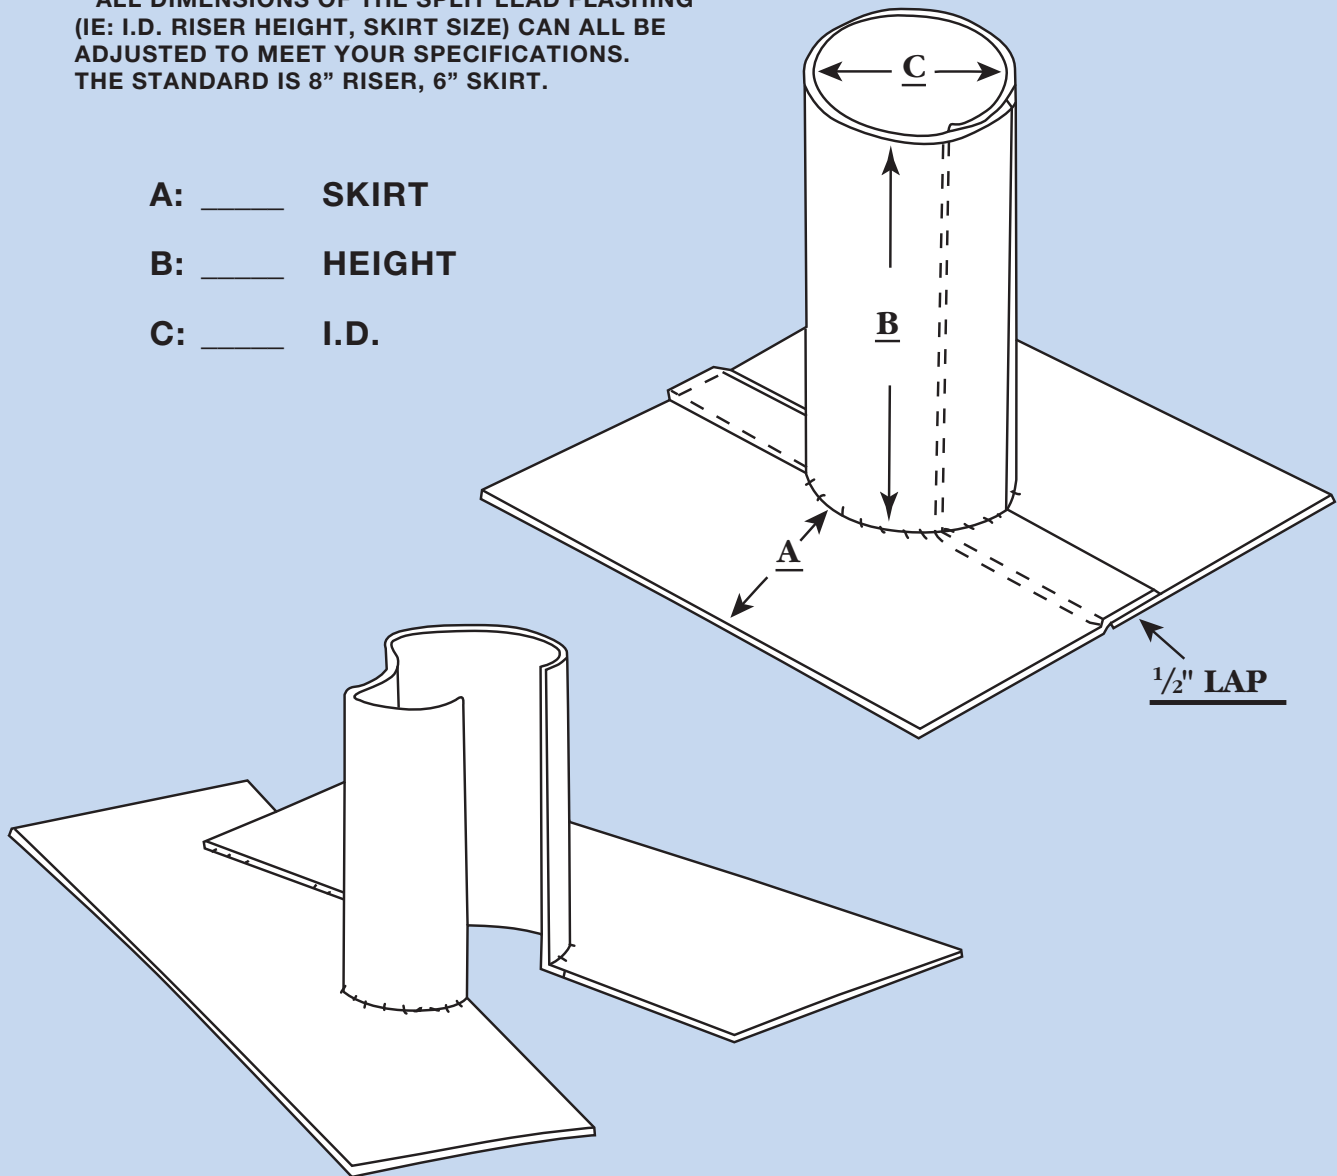

## 4# SPLIT LEAD FLASHING

**\*\*ALL DIMENSIONS OF THE SPLIT LEAD FLASHING (IE: I.D. RISER HEIGHT, SKIRT SIZE) CAN ALL BE ADJUSTED TO MEET YOUR SPECIFICATIONS. THE STANDARD IS 8" RISER, 6" SKIRT.**

**A: \_\_\_\_\_ SKIRT**

**B: \_\_\_\_\_ HEIGHT**

**C: \_\_\_\_\_ I.D.**

**SPLIT LEAD FLASHING – ALLOWS FOR INSTALLATION AROUND EXISTING PIPE & TUBING. OPEN IT UP, WRAP IT AROUND YOUR PIPE, CLOSE AND SOLDER. OUR ONE-PIECE CONSTRUCTION MEANS ONLY ONE VERTICAL SEAM TO SOLDER. ALL JOINTS ARE OVERLAPPED TO EASE FIELD SOLDERING. NO BUTT JOINTS.**